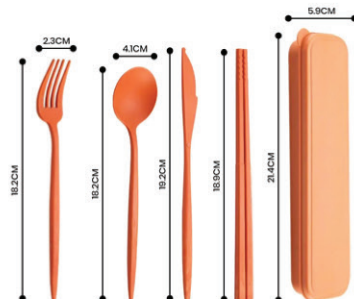

GTTB026

WHEAT 4-in-1 Colour Eco-Cutlery Set

Colour Available

Orange, Yellow, Navy Blue, Natural, Light Green

Material

Made of Wheat Straw

Feature

Easy to wash and let dry, matching colour casing, contains: fork, spoon, knife, chopsticks

Dimension (mm)

214(L) x 59(W) x 30(H)

GTTB025

Premium 4-in-1 Colour Cutlery Set

Colour Available

Navy Blue, Orange, Yellow

Material

Made of Wheat Straw + PP

Feature

Easy to wash and let dry, matching colour casing, contains: fork, spoon, knife, chopsticks

Dimension (mm)

195(L) x 45(W) x 30(H)

new
colour

GTTG61

Wooden Lid Glass Canister – 700ml

Colour Available

Snowflake Pattern, Illusion Pattern, Spade Pattern

Material

Wooden lid, glass body

Feature

Easy to wash, suitable for cookies, spices, cutlery, rubber ring in the bamboo lid to prevent air from entering, to ensure the food dry.

Dimension (mm)

140(H) x 98(D)