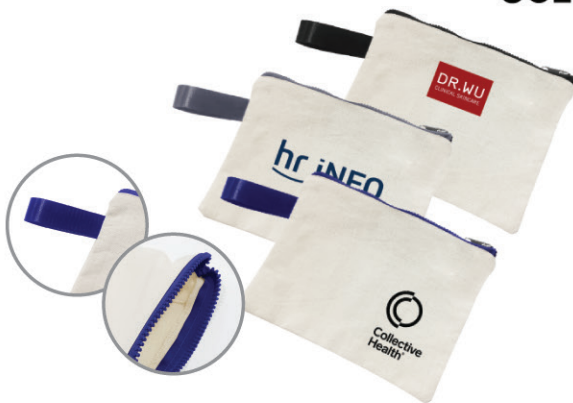

A4 SIZE

GTTG90

Frosted PVC Organizer with Net Divider – A4 Size

Colour Available Black, Grey, White, Blue, Red
 Material Frosted PVC with enhanced thickness
 Feature Water resistant, comes with a net divider inside the bag
 Dimension (mm) 240(L) x 330(W)

8oz

GTTG89

Canvas Zippered Pouch Travel Organizer with Handle – 8oz

Colour Available Black, Grey, Navy Blue
 Material 8oz Canvas + Nylon Handle (2.5cm)
 Feature Sturdy, washable, suitable for fitting storage for small accessories, stationaries
 Dimension (mm) 235(L) x 175(W)