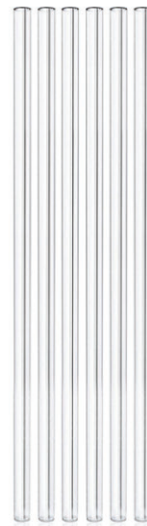

GTTB029 glass straw only
- 1.5cm×22cm

GTTB024

GTTB028 glass straw only
- 0.8cm×22cm

GTTB028 - GTTB029

Premium Glass Straw with Straw Felt Pouch Set - (8×220) & (15×220) Set with GTTB024

Colour Available	Black, Brown
Material	Made of glass
Feature	Health and environmental protection, thick glass, durable easy to wash, suitable for families, canteens, restaurants, others
Dimension (mm)	220(L) x 8(W) x 2(D) . 220(L) x 15(W) x 1.5(D)