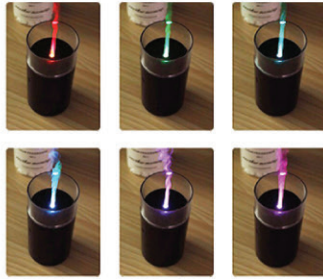

Different Type of Flame Colour